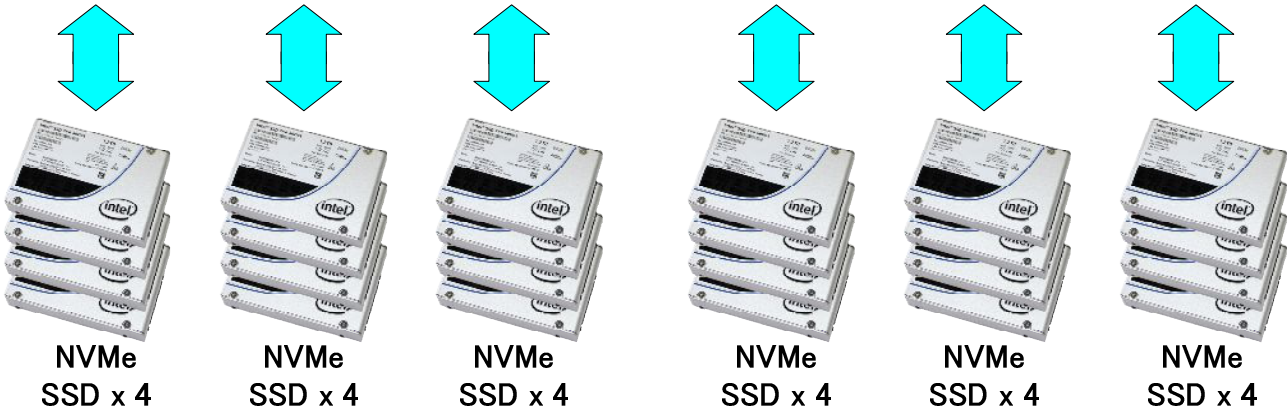

# Host Server

PCIe Gen3 Slot  
**PCI-HBx16-E**  
**PEX9733**  
 8.0GT/s 33Lane 9Port  
 4\*SFF-8644 4x

PCIe Gen3 Slot  
**PCI-HBx16-E**  
**PEX9733**  
 8.0GT/s 33Lane 9Port  
 4\*SFF-8644 4x

PCIe Gen3 16x/8x/4x Bus

PCIe Gen3 16x/8x/4x Bus

SFF-8644 External Cable x 4

SFF-8644 External Cable x 4

4\*SFF-8644 4x  
**PCI-SWGEN3-64**  
**PEX9765**  
 8.0GT/s 65Lane 17Port  
 12\*SFF-8643 4x

SFF-8643 Internal Cable x 4  
 SFF-8643 Internal Cable x 4  
 SFF-8643 Internal Cable x 4

SFF-8643 Internal Cable x 4  
 SFF-8643 Internal Cable x 4  
 SFF-8643 Internal Cable x 4

SFF-8643 x12		NVMe SSD Backplane		SFF-8643 x12	
SFF-8639 Conn. x 4	SFF-8639 Conn. x 4	SFF-8639 Conn. x 4	SFF-8639 Conn. x 4	SFF-8639 Conn. x 4	SFF-8639 Conn. x 4

NVMe SSD x 4

NVMe SSD x 4

NVMe SSD x 4

NVMe SSD x 4

NVMe SSD x 4

NVMe SSD x 4