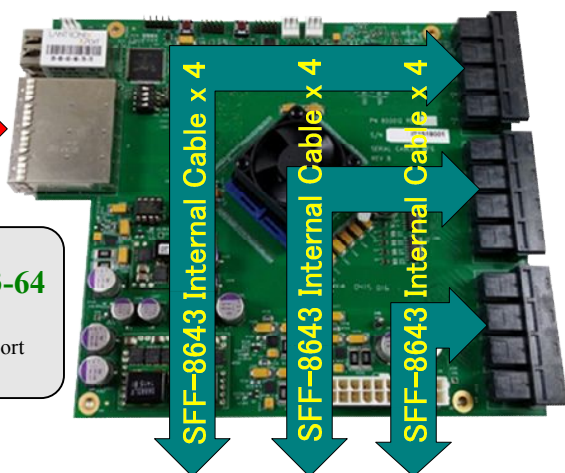

# Host Server

PCIe Gen3 Slot  
**PCI-HBx16-E**  
**PEX9733**  
 8.0GT/s 33Lane 9Port  
 4\*SFF-8644 4x

PCIe Gen3 Slot  
**PCI-HBx16-E**  
**PEX9733**  
 8.0GT/s 33Lane 9Port  
 4\*SFF-8644 4x

PCIe Gen3 16x/8x/4x Bus

PCIe Gen3 16x/8x/4x Bus

SFF-8644 External Cable x 4

SFF-8644 External Cable x 4

4\*SFF-8644 4x  
**PCI-SWGEN3-64**  
**PEX9765**  
 8.0GT/s 65Lane 17Port  
 12\*SFF-8643 4x

SFF-8643 Internal Cable x 4  
 SFF-8643 Internal Cable x 4  
 SFF-8643 Internal Cable x 4

SFF-8643 Internal Cable x 4  
 SFF-8643 Internal Cable x 4  
 SFF-8643 Internal Cable x 4

SFF-8643 x12		NVMe SSD Backplane		SFF-8643 x12	
SFF-8639 Conn. x 4	SFF-8639 Conn. x 4	SFF-8639 Conn. x 4	SFF-8639 Conn. x 4	SFF-8639 Conn. x 4	SFF-8639 Conn. x 4