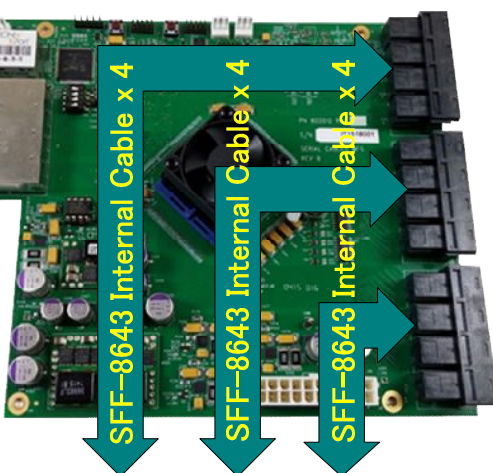

# Host Server

PCIe Gen3 Slot  
**PCI-HBx16-E**  
**PEX9733**  
 8.0GT/s 33Lane 9Port  
 4\*SFF-8644 4x

PCIe Gen3 Slot  
**PCI-HBx16-E**  
**PEX9733**  
 8.0GT/s 33Lane 9Port  
 4\*SFF-8644 4x

PCIe Gen3 16x/8x/4x Bus

PCIe Gen3 16x/8x/4x Bus

SFF-8644 External Cable x 4

SFF-8644 External Cable x 4

4\*SFF-8644 4x  
**PCI-SWGEN3-64**  
**PEX9765**  
 8.0GT/s 65Lane 17Port  
 12\*SFF-8643 4x

SFF-8643 Internal Cable x 4  
 SFF-8643 Internal Cable x 4  
 SFF-8643 Internal Cable x 4

SFF-8643 Internal Cable x 4  
 SFF-8643 Internal Cable x 4  
 SFF-8643 Internal Cable x 4

SFF-8643 x12		NVMe SSD Backplane		SFF-8643 x12	
SFF-8639 Conn. x 4	SFF-8639 Conn. x 4	SFF-8639 Conn. x 4	SFF-8639 Conn. x 4	SFF-8639 Conn. x 4	SFF-8639 Conn. x 4